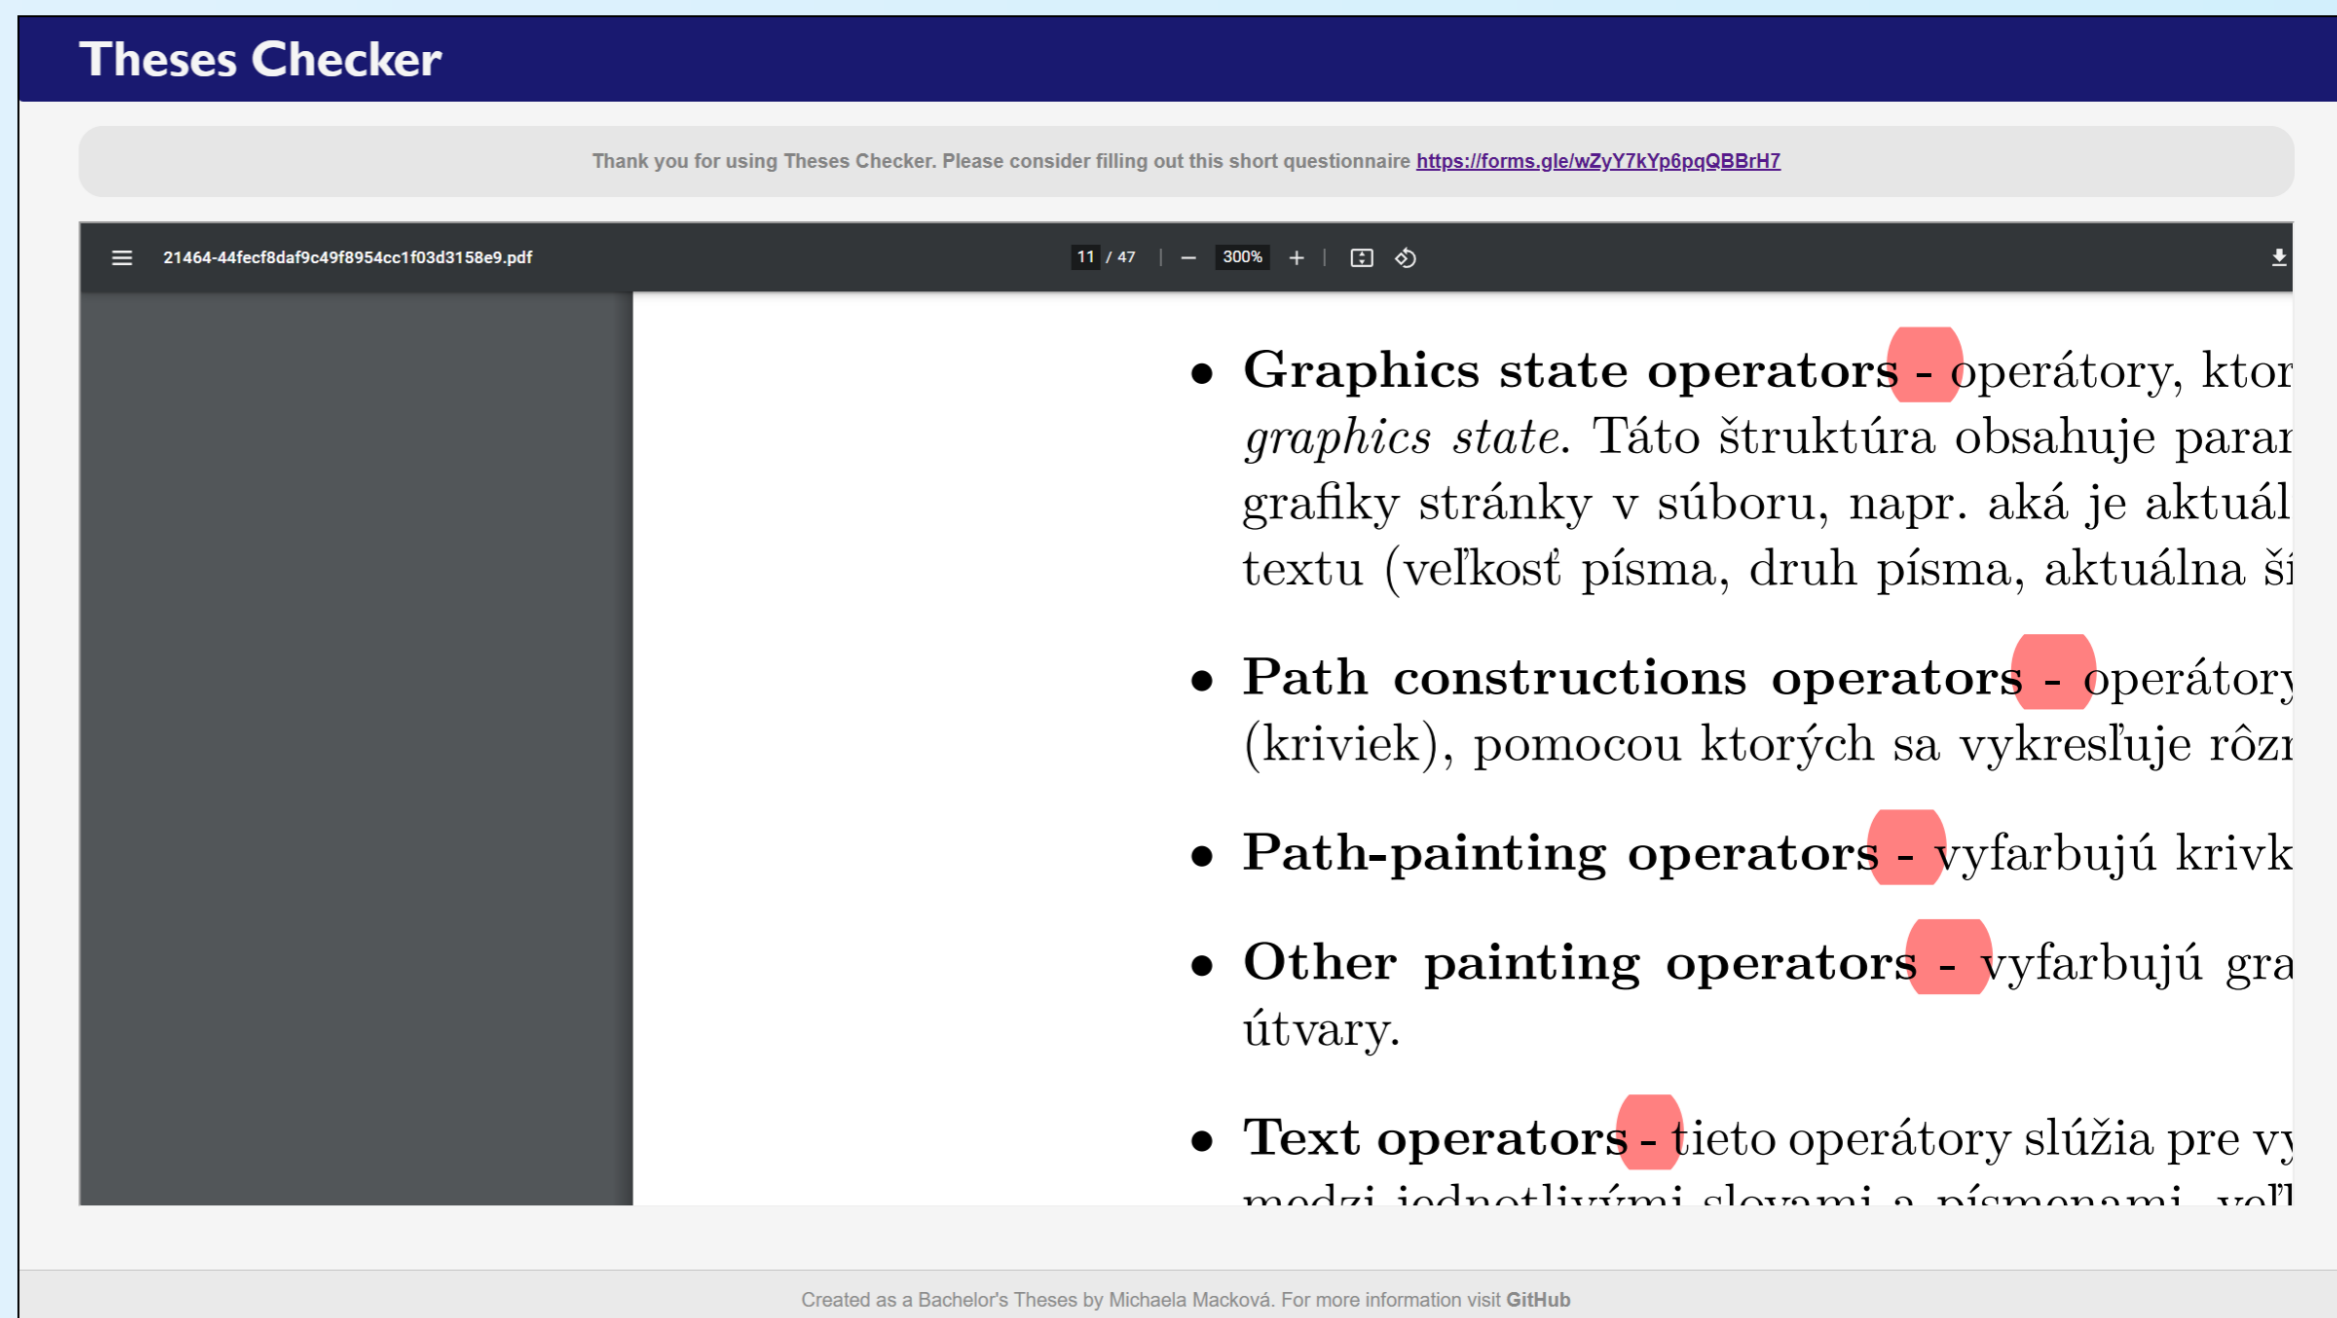

- Page overflow
- Dash × hyphen
- Heading level 3 or higher
- Missing space before left bracket
- Missing description of a section
- Missing reference
- Small picture

Figure 4 – theseschecker.eu.pythonanywhere.com

Technologies

Results

Figure 5