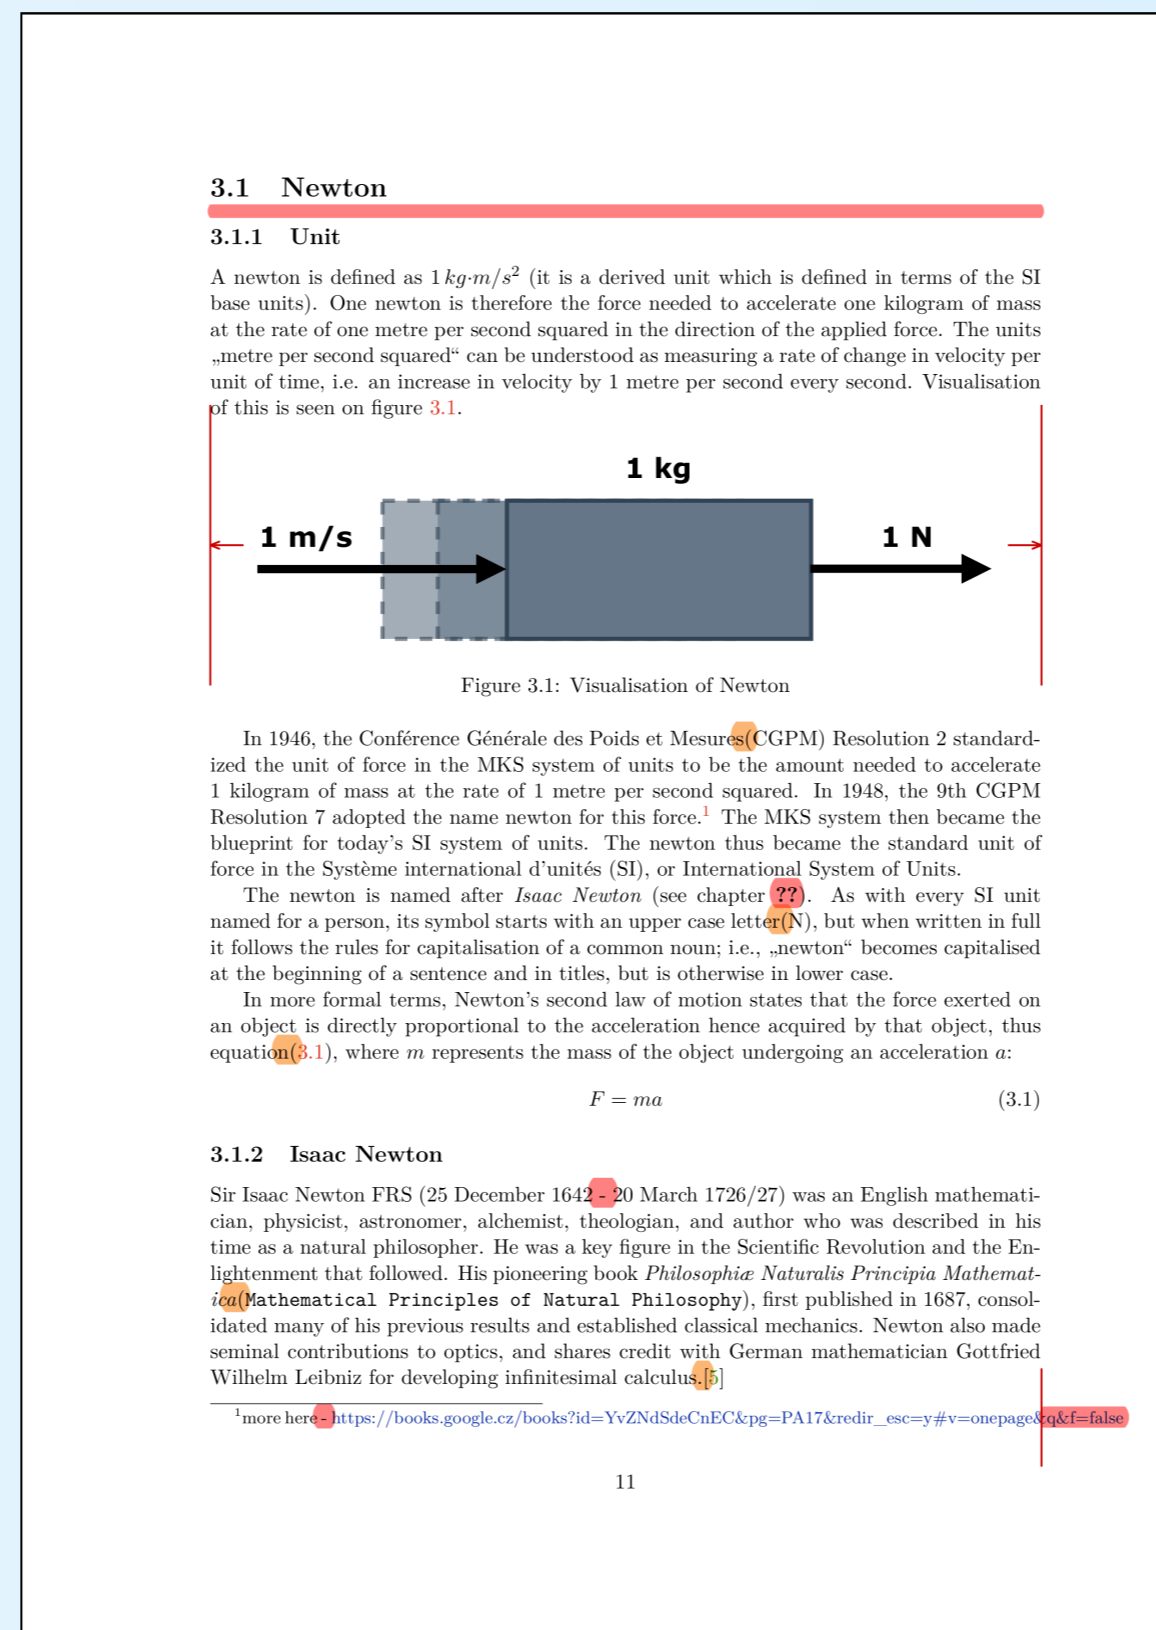

Author: Michaela Macková
Supervisor: Ing. Tomáš Milet, Ph.D.

Goal An easy-to-use application that scans PDFs for any common mistakes made in graduate theses.

Figure 1

Figure 2

Figure 3

Checking for mistakes

- Page overflow
- Dash × hyphen
- Heading level 3 or higher
- Missing space before left bracket
- Missing description of a section
- Missing reference
- Small picture

Figure 4 – theseschecker.eu.pythonanywhere.com