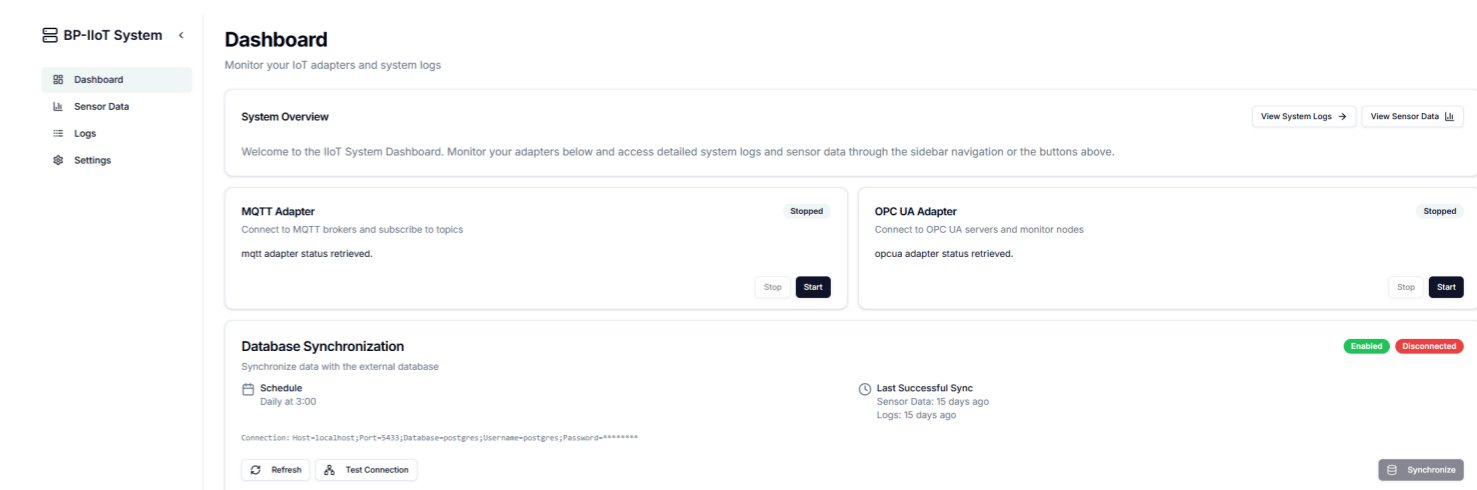

IIoT Data Processing Module

Figure 1

Figure 2

Figure 3

Figure 4

Figure 5

Figure 6

Figure 7

WHY

Bridging the Data Gap Between Industrial Equipment and Business Intelligence

HOW

Data Collector with Modular Design with Interchangeable Adapters for MQTT, OPC UA and Future Protocols

RESULTS

Complete End-to-End Solution Demonstrating Practical Implementation of Industrial IoT Concepts and Technologies Tested on Real Projects