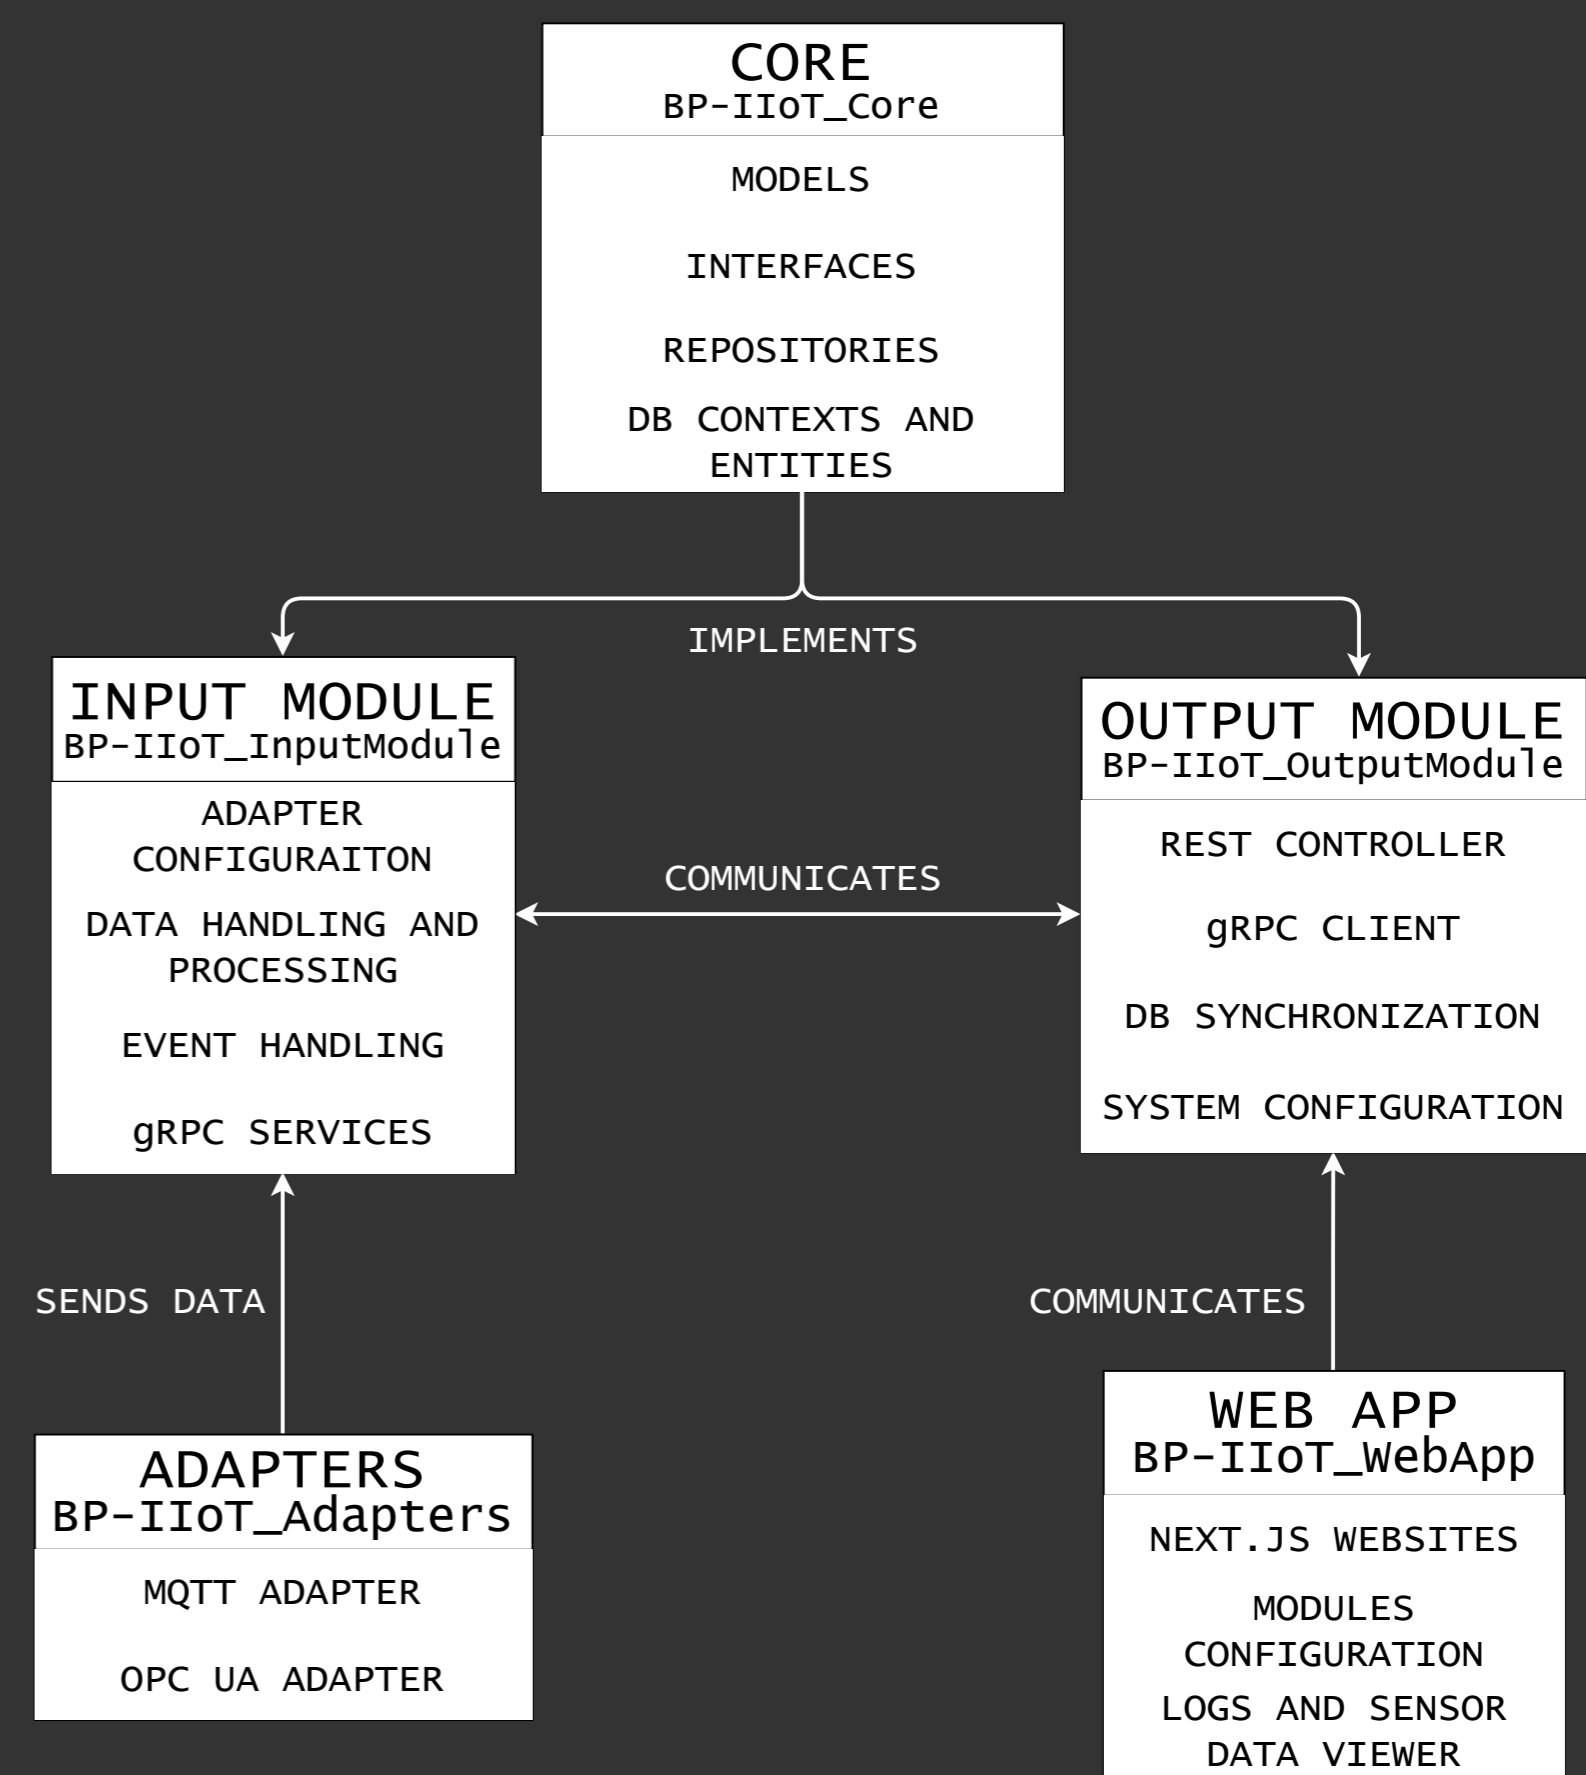

IIoT Data Processing Module

Figure 1

Figure 2

Figure 3

Figure 4

Figure 5

Figure 6

Figure 7

WHY

Bridging the Data Gap Between Industrial Equipment and Business Intelligence

HOW

Data Collector with Modular Design with Interchangeable Adapters for MQTT, OPC UA and Future Protocols

RESULTS

Complete End-to-End Solution Demonstrating Practical Implementation of Industrial IoT Concepts and Technologies Tested on Real Projects