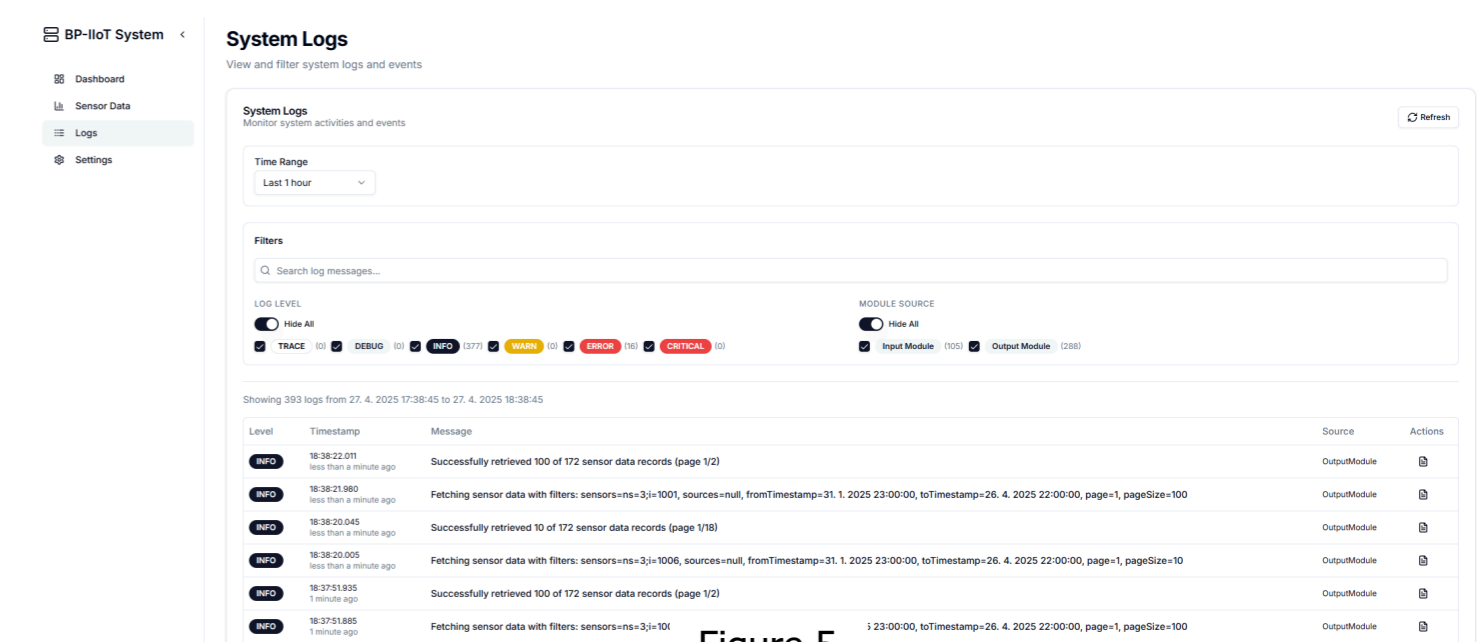

IIoT Data Processing Module

Figure 1

Figure 2

Figure 3

Figure 4

Figure 5

Figure 6

Figure 7

WHY

Bridging the Data Gap Between Industrial Equipment and Business Intelligence

HOW

Data Collector with Modular Design with Interchangeable Adapters for MQTT, OPC UA and Future Protocols

RESULTS

Complete End-to-End Solution Demonstrating Practical Implementation of Industrial IoT Concepts and Technologies Tested on Real Projects