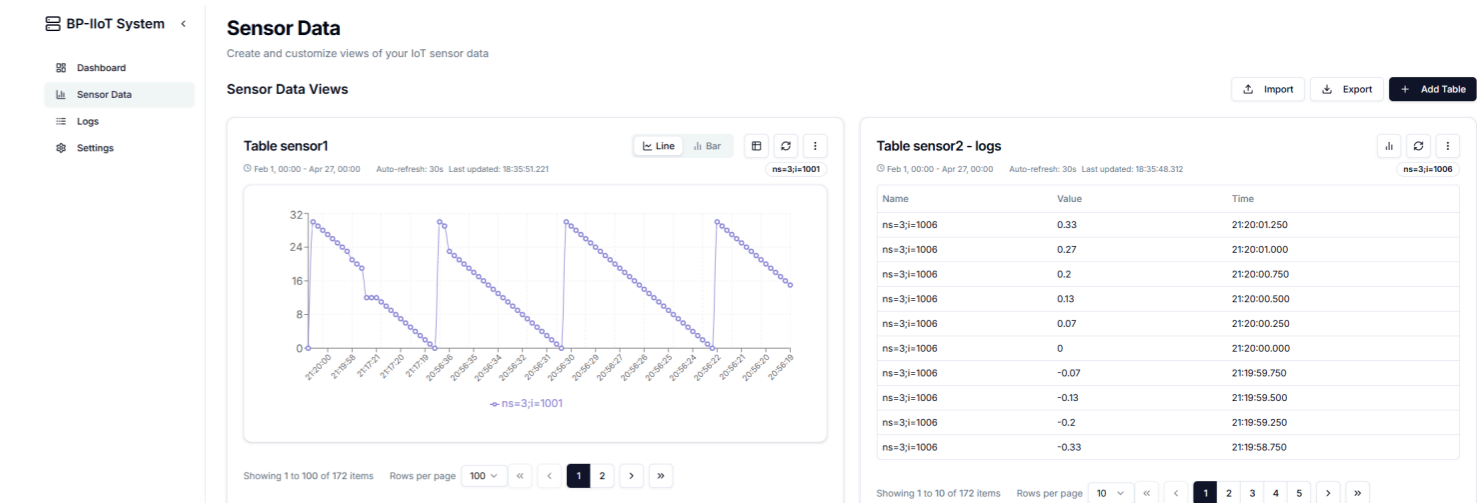

IIoT Data Processing Module

Figure 1

Figure 2

Figure 3

Figure 4

Figure 5

Figure 6

Figure 7

WHY

Bridging the Data Gap Between Industrial Equipment and Business Intelligence

HOW

Data Collector with Modular Design with Interchangeable Adapters for MQTT, OPC UA and Future Protocols

RESULTS

Complete End-to-End Solution Demonstrating Practical Implementation of Industrial IoT Concepts and Technologies Tested on Real Projects