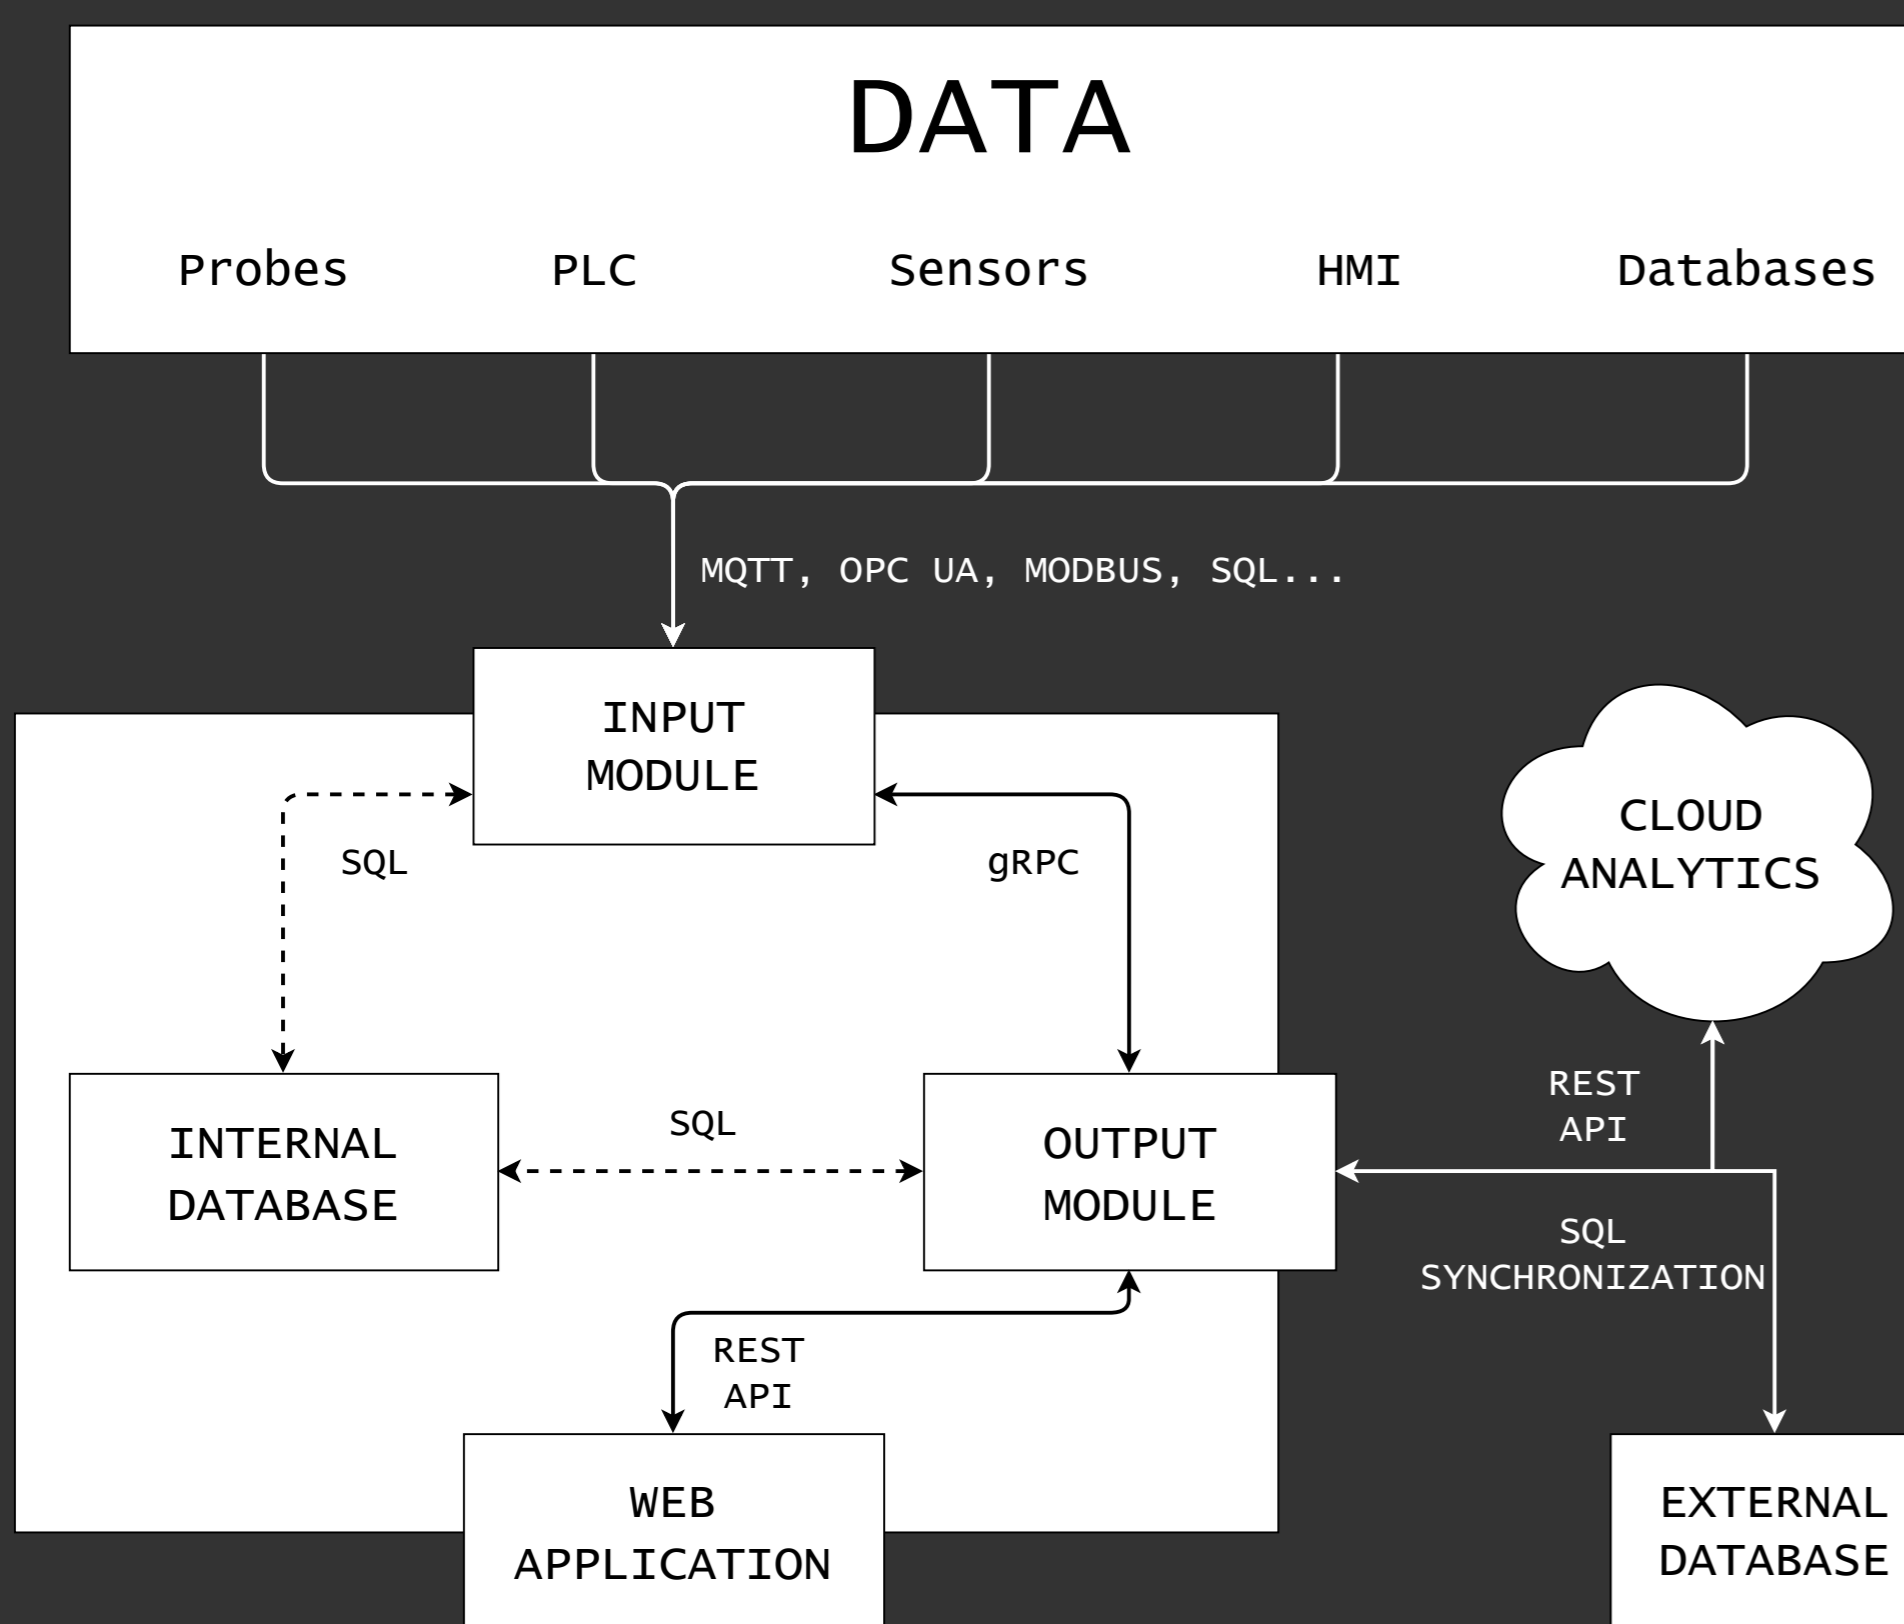

IIoT Data Processing Module

Figure 1

Figure 2

Figure 3

Figure 4

Figure 5

Figure 6

Figure 7

WHY

Bridging the Data Gap Between Industrial Equipment and Business Intelligence

HOW

Data Collector with Modular Design with Interchangeable Adapters for MQTT, OPC UA and Future Protocols

RESULTS

Complete End-to-End Solution Demonstrating Practical Implementation of Industrial IoT Concepts and Technologies Tested on Real Projects